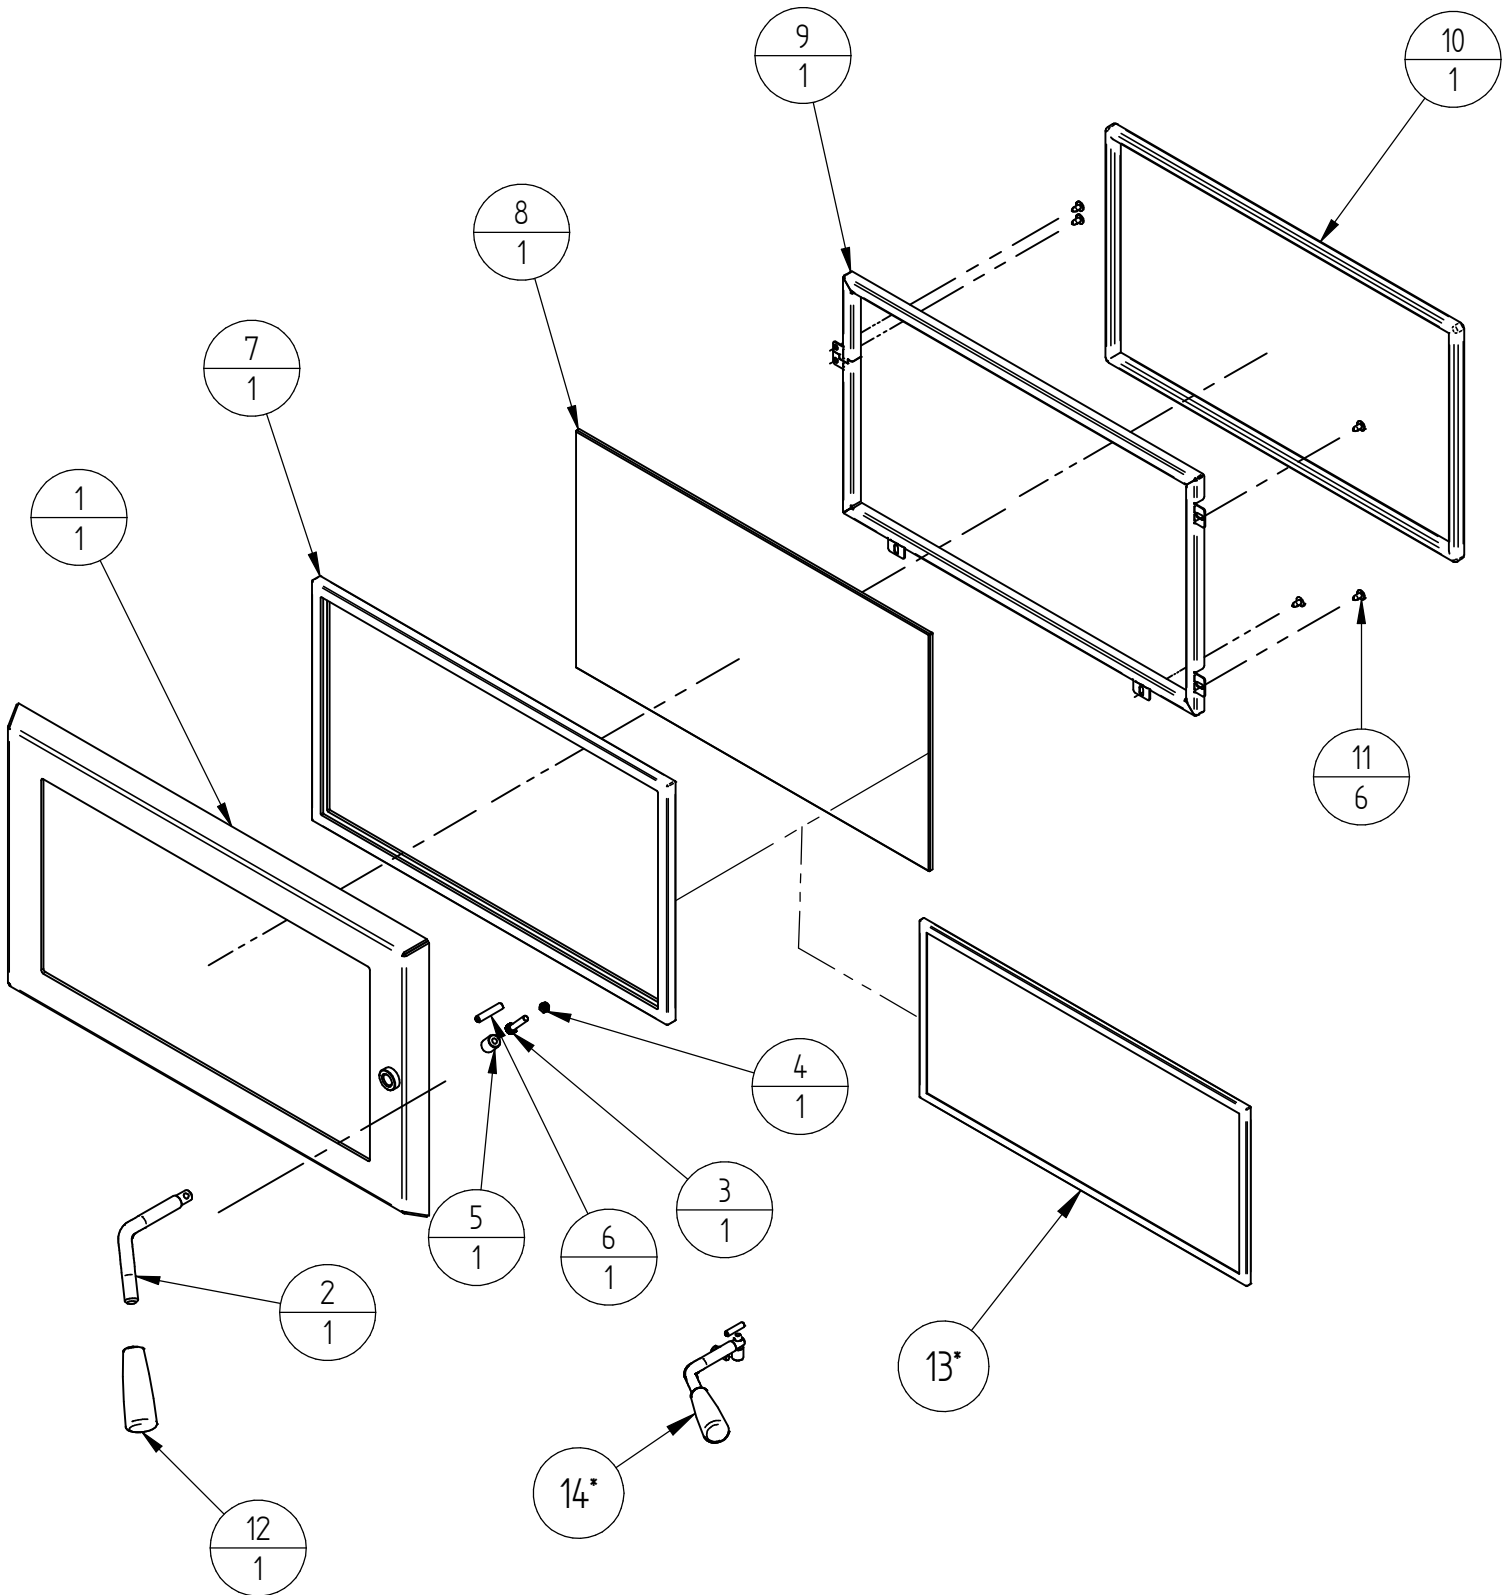

# AIRSLIDE, BAFFLE, BRICKS AND FIREBOX

When ordering PLEASE QUOTE PART ID, MODEL Number & DESCRIPTIONS, NOT ITEM Number  
determining left hand side from viewing position

AIRSLIDE, BAFFLE, BRICKS AND FIREBOX				
Item Number	File Name	Model(s)		Quantity
		992933		
1	992185		R3000 FIREBOX COMPLETE	1
3	992208		R3000 HINGE ASSEMBLY	1
4	992172		R3000 AIRSLIDE	1
5	992200		R3000 AIR TUBE ASSEMBLY	1
7	992189		R3000 BAFFLE ASSEMBLY	1
9	HBA00118		HBA BRICK RETAINER	7
10	521076		SCREW; M6X16 HEX ZP	6
13	MIC00083		LOGAIRE METRO AIR SLIDE SPACER	2
16	MIC00129		MIC AIR DEFLECTOR BUSH	2
20	522107		NUT; HEX STD M6 BLK	2
21	522117		NUT; HEX STD M6 ZP	2
22	523018		WASHER; FLAT 5/16"X5/8" X16G BLK	4
23	526101		CLIP; R-CLIP 1.8 DIA ST	1
25	MIC00354		MIC BRICK	6
26	592206		R3000 BRICK 25 X 115 X 250	1
30	593568		AIR SLIDE KNOB PUSH ON	1
38	521075		SCREW; M6X12 HEX ZP	7
42	521061		SCREW; M6X50 HEX ZP	2

# DOOR ASSEMBLY

When ordering PLEASE QUOTE PART ID, MODEL Number & DESCRIPTIONS, NOT ITEM Number  
determining left hand side from viewing position

DOOR ASSEMBLY				
Item Number	File Name	Model (s)		Quantity
		992933	Title	
1	992174	V02	R3000 WELDED DOOR ASSEMBLY	1
2	KRR00373		KRR DOOR LEVER	1
3	521805		SCREW; CAP M5X25 ALLEN BLK	1
4	522901		NUT; BINX M5 ZP	1
5	PYR00461		PYR HANDLE ROLLER	1
6	521706		SCREW; GRUB M6X25 ALLEN BLK	1
7	C25MMLT		GLASS FIBRE TAPE 25x3x50m ROLL (MTR)	1.45 MTR
8	592175		R3000 GLASS	1
9	992182		R3000 GLASS RETAINER	1
10	C14MMDR		R3000 DOOR ROPE	1.45 MTR
11	521627		SCREW; S/T 8GX3/8" MUSH FLANGE POZI BLK	6
12	PYR00376		PYR DOOR HANDLE	1
13*	792175		R3000 GLASS/TAPE SPARE KIT	1
14*	PYREDH*		PYRE DOOR HANDLE ASSEMBLY	1