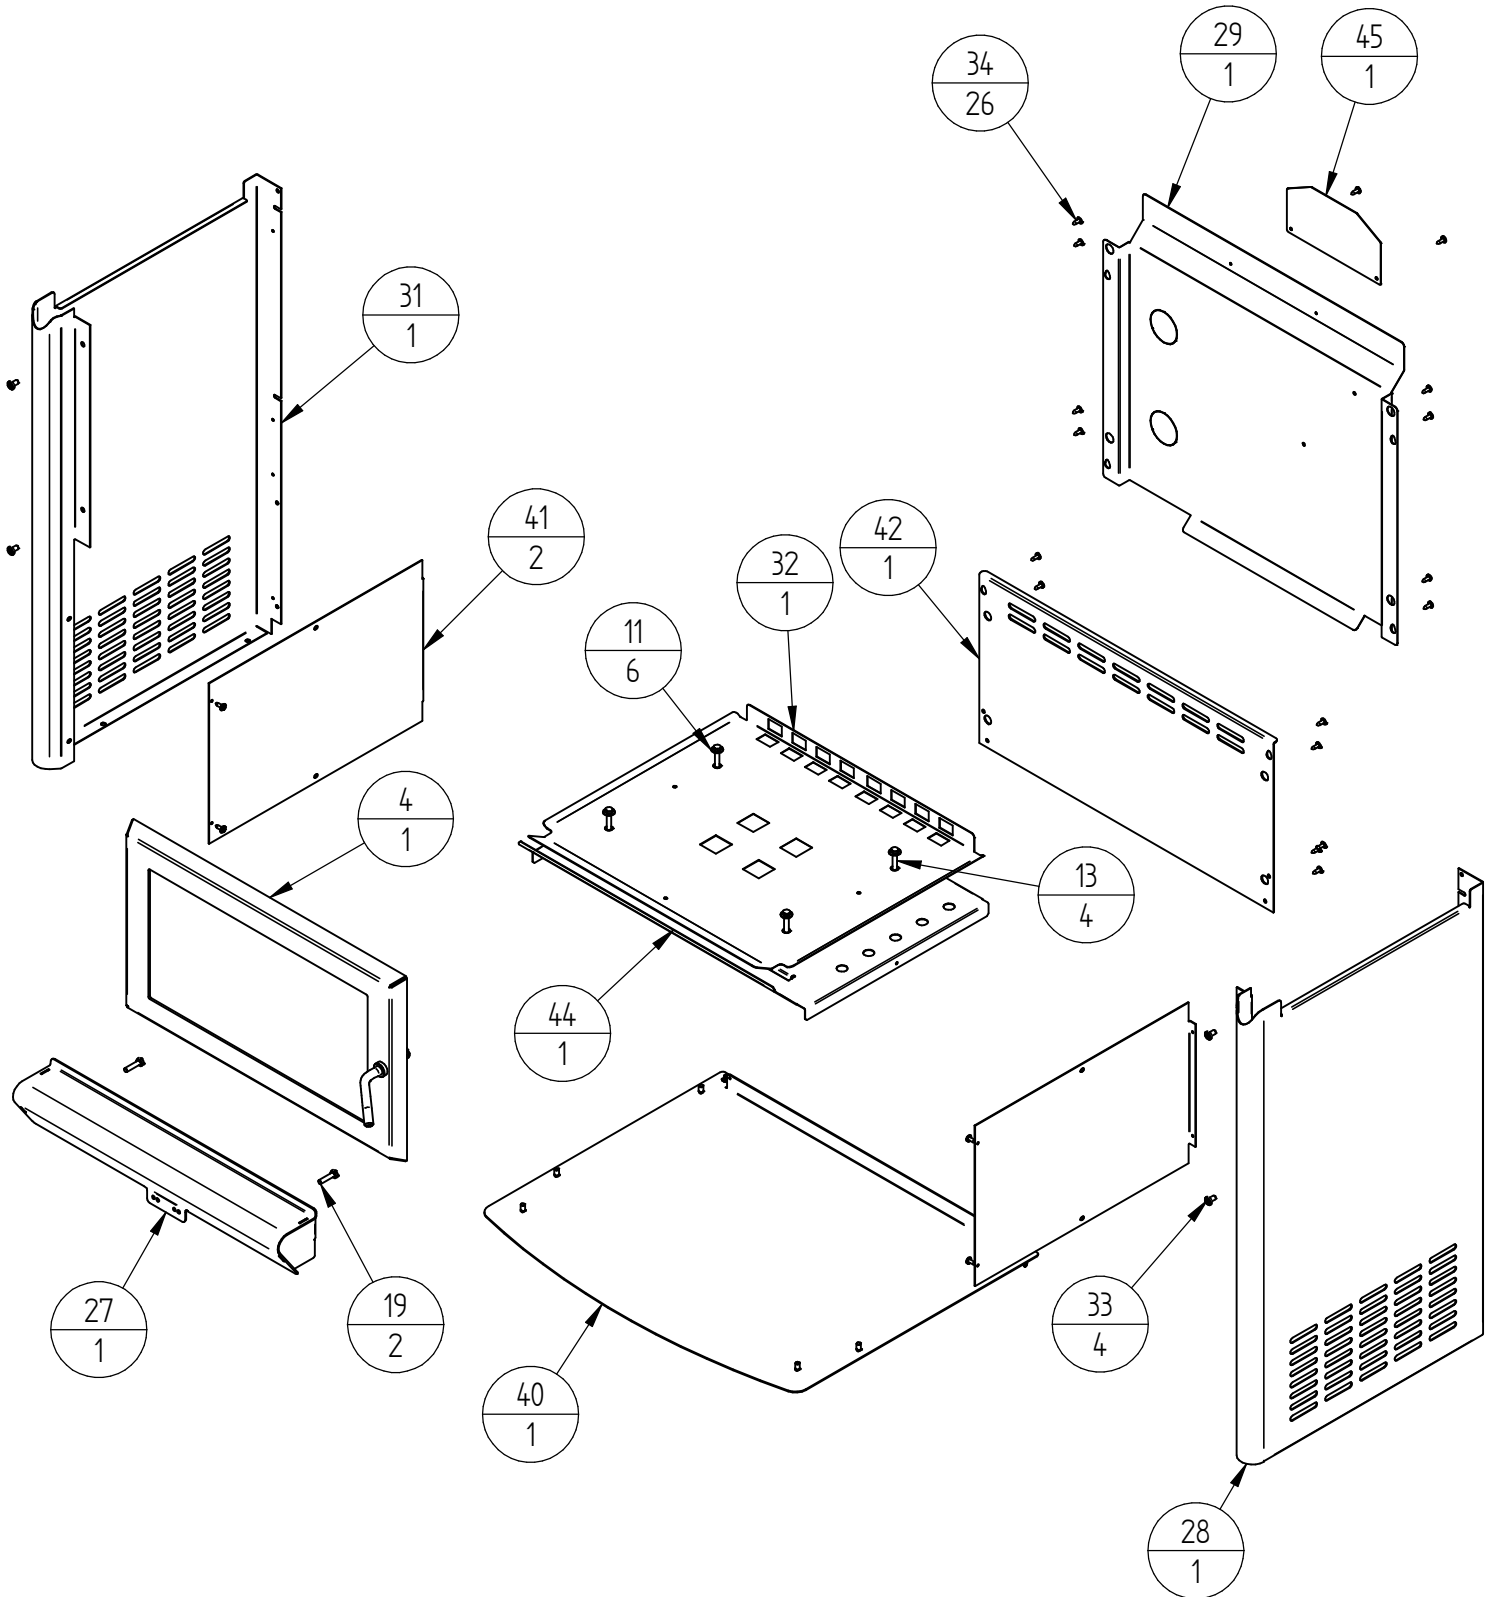

# PANELS, DOOR AND PEDESTAL (WOOD STACKER)

When ordering PLEASE QUOTE PART ID, MODEL Number & DESCRIPTIONS, NOT ITEM Number  
determining left hand side from viewing position

Item Number	File Name	992933 (Models)	Title	Quantity
4	992176		R3000 FINAL DOOR ASSY MET BLK VHT	1
11	523019		WASHER; FLAT 5/16"X5/8"X18G ZP	6
13	521077		SCREW; M6X40 HEX ZP	4
19	521057		SCREW; M6X25 HEX ST	2
27	992229	V02	R3000 ASHLIP BADGE ASSEMBLY	1
28	992241	V02	R3000WS SIDE PANEL R/H	1
29	992226	V02	R3000 REAR PANEL	1
31	992240	V02	R3000WS SIDE PANEL L/H	1
32	992248		R3000 BOTTOM HEAT SHIELD ASSY	1
33	521045		SCREW; M6X10 PAN POZI BLK	4
34	521645		SCREW; S/T 8GX1/2" MUSH FLANGE POZI BLK	26
40	992245		R3000WS BASE PANEL ASSY	1
41	992243		R3000WS INNER SIDE PANEL	2
42	992242		R3000WS REAR PANEL	1
44	992247	V02	R3000 WS BOTTOM HEAT SHIELD	1
45	992249	V02	R3000 REAR PANEL PLATE	1