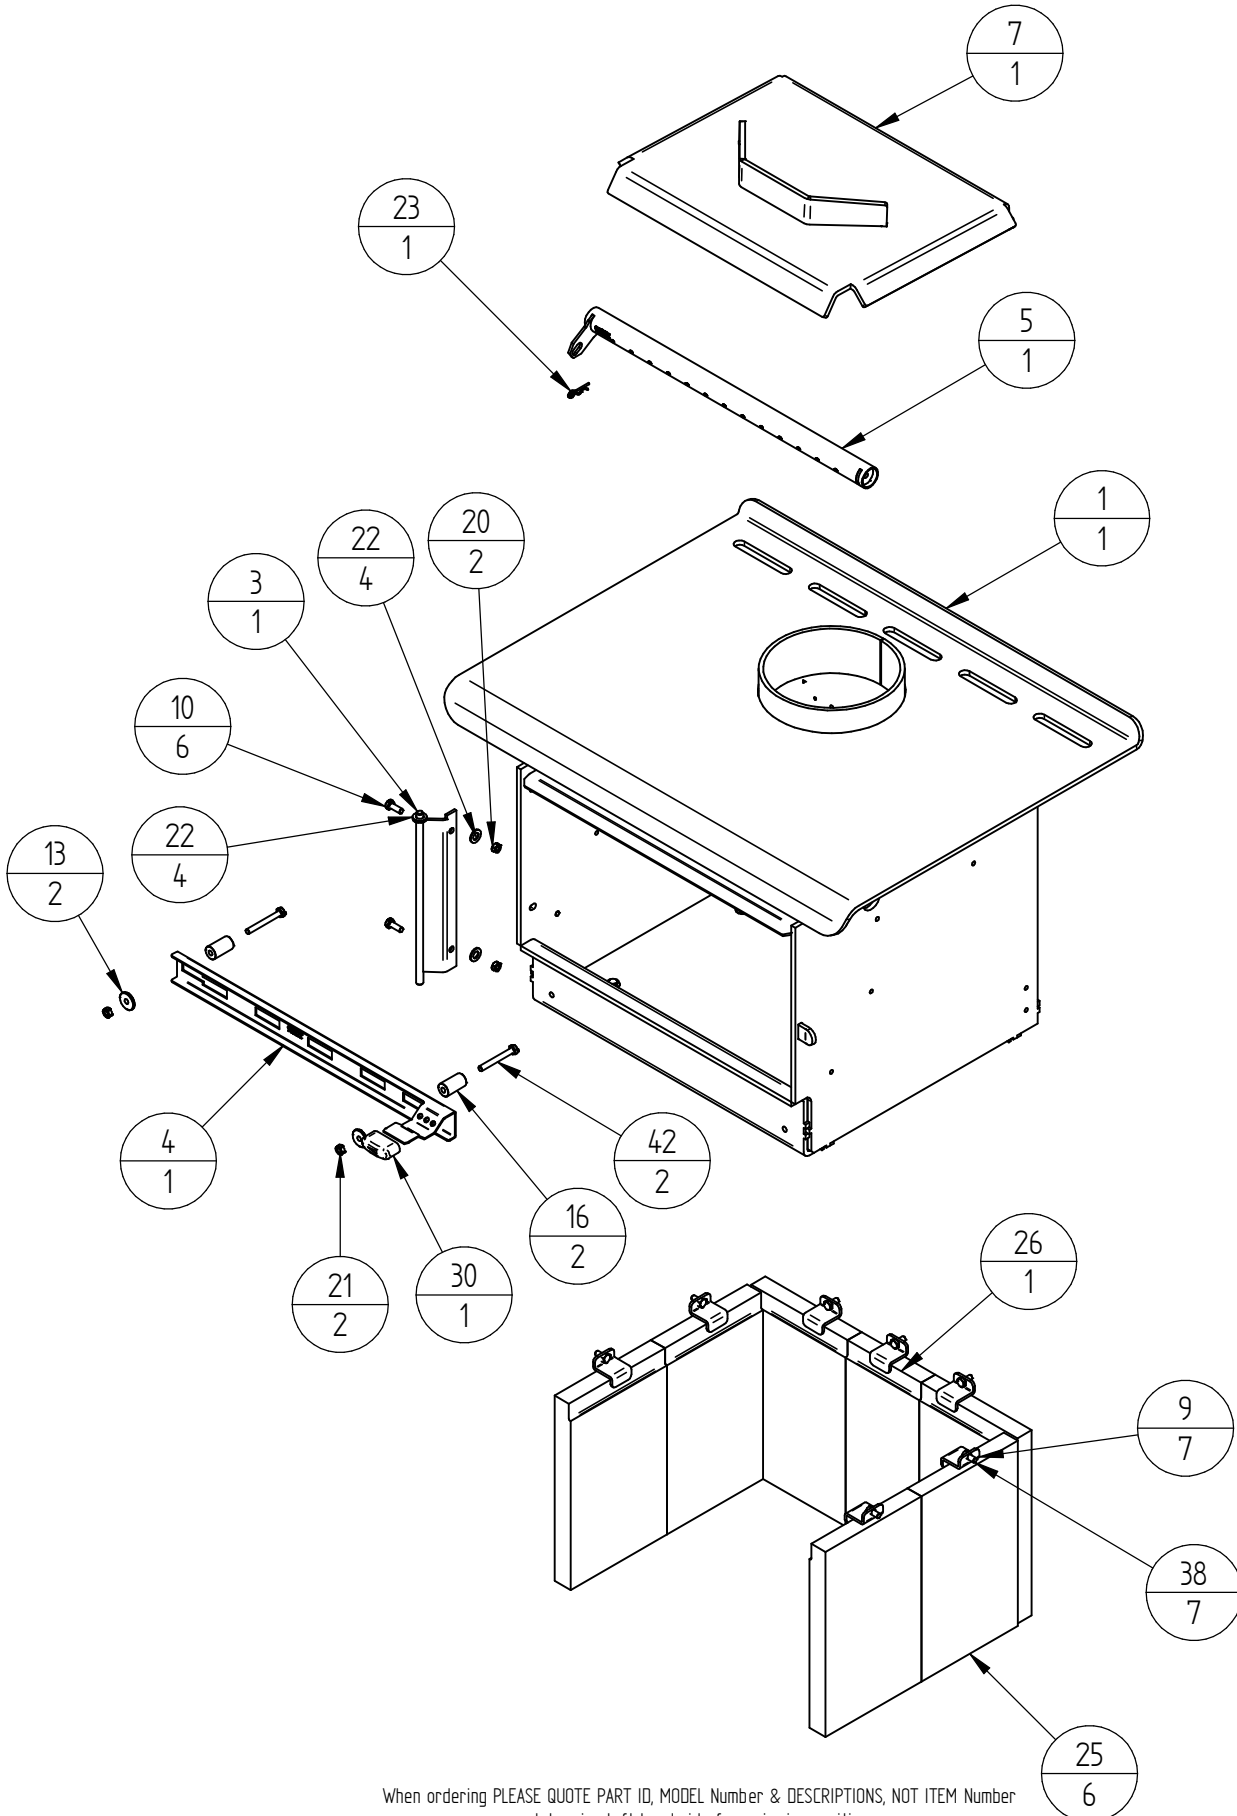

AIRSLIDE, BAFFLE, BRICKS AND FIREBOX

When ordering PLEASE QUOTE PART ID, MODEL Number & DESCRIPTIONS, NOT ITEM Number
determining left hand side from viewing position

AIRSLIDE, BAFFLE, BRICKS AND FIREBOX				
Item Number	File Name	Model(s)		Quantity
		992933		
1	992185		R3000 FIREBOX COMPLETE	1
3	992208		R3000 HINGE ASSEMBLY	1
4	992172		R3000 AIRSLIDE	1
5	992200		R3000 AIR TUBE ASSEMBLY	1
7	992189		R3000 BAFFLE ASSEMBLY	1
9	HBA00118		HBA BRICK RETAINER	7
10	521076		SCREW; M6X16 HEX ZP	6
13	MIC00083		LOGAIRE METRO AIR SLIDE SPACER	2
16	MIC00129		MIC AIR DEFLECTOR BUSH	2
20	522107		NUT; HEX STD M6 BLK	2
21	522117		NUT; HEX STD M6 ZP	2
22	523018		WASHER; FLAT 5/16"X5/8" X16G BLK	4
23	526101		CLIP; R-CLIP 1.8 DIA ST	1
25	MIC00354		MIC BRICK	6
26	592206		R3000 BRICK 25 X 115 X 250	1
30	593568		AIR SLIDE KNOB PUSH ON	1
38	521075		SCREW; M6X12 HEX ZP	7
42	521061		SCREW; M6X50 HEX ZP	2

When ordering PLEASE QUOTE PART ID, MODEL Number & DESCRIPTIONS, NOT ITEM Number
determining left hand side from viewing position